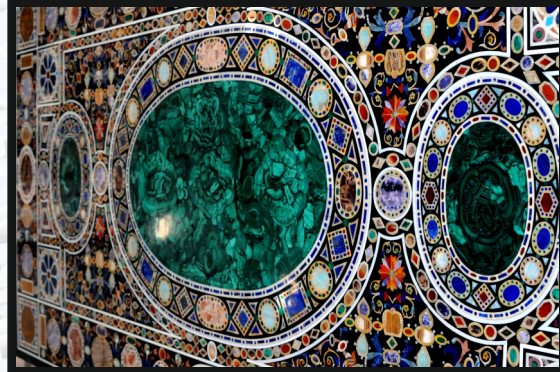

STONE INLAY WORK